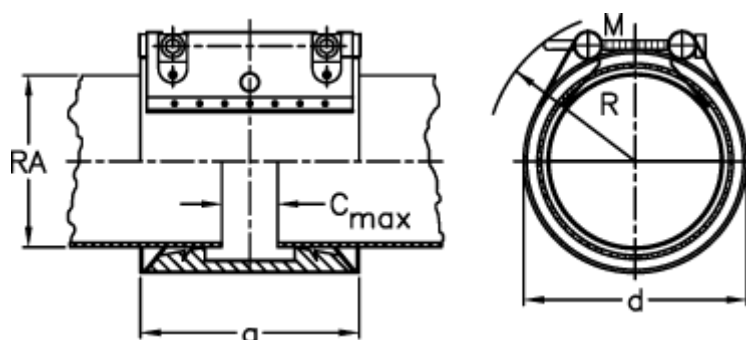

Data Sheet

Article number: 025818660075

Description: Norma Connect pipe coupling
PLAST GRIP PGL W5 Ø=75,0 NBR, 16 bar

Measures

a = 98.0

C max with insertion band = 25

d = 95

M (screw) = M10

Nominal pressure (bar) = 16

R = 115

RA = 75.0

RA min-RA max plastic = 74,5-75,5

Weight a piece = 1.5